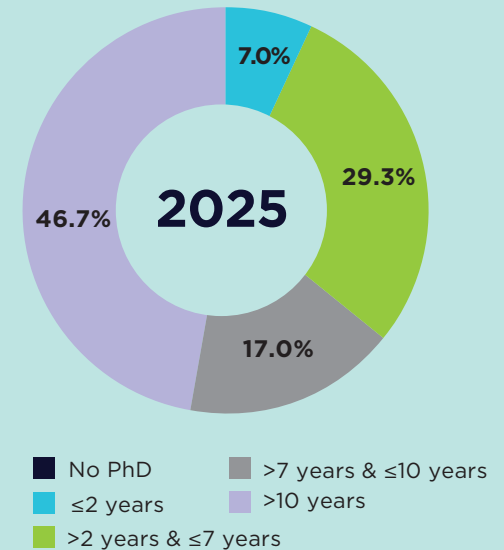

SUCCESSFUL APPLICANTS BY YEARS POST PHD EXPERIENCE