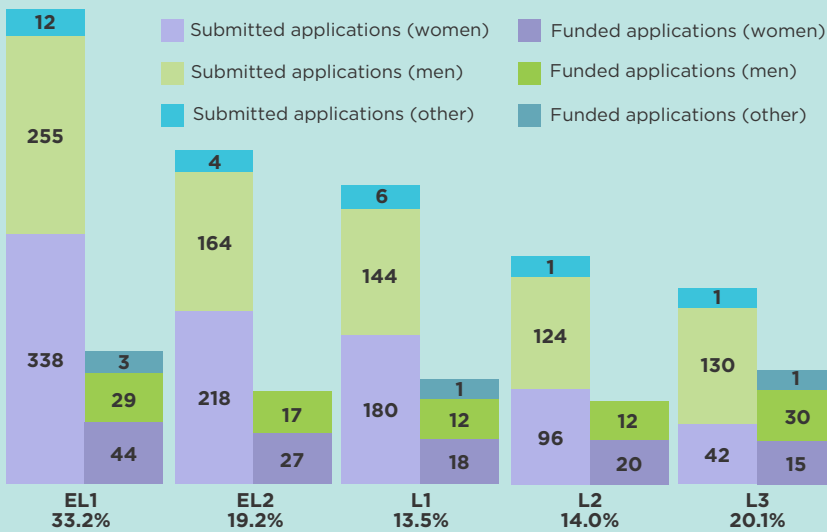

2025 Investigator Grants

Outcomes snapshot

BUILDING
A HEALTHY
AUSTRALIA

1715
Applications

13.4%
Total funded rate

$422,519,088
Total budget

Provide Australia's highest-performing researchers at all career stages with a salary and a research support package.

229
Grants awarded

25.4%
Funded rate for Aboriginal and Torres Strait Islander focused research

$1,845,062
Mean budget

To form collaborations and pursue important research directions as they arise.

Create opportunities for researchers at all career stages to establish their own research programs.

APPLICATIONS SUBMITTED AND GRANTS AWARDED BY GENDER